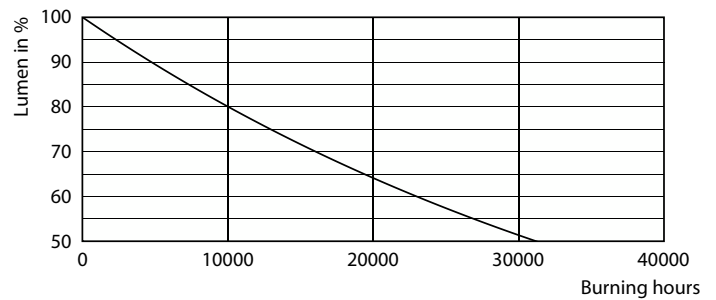

Klasszikus izzószálas LED-égők

Fotometriai adatok

General uniform lighting - LED classic 100W A60 CW FR ND 1CT/10

Élettartam

Life Expectancy Diagram - LED classic 100W A60 CW FR ND 1CT/10

Lumen Maintenance Diagram - LED classic 100W A60 CW FR ND 1CT/10