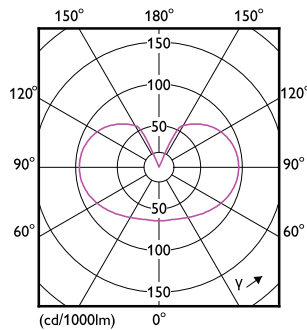

Méretezett rajza

Product	D	C
LED classic 100W A60 CW FR ND 1CT/10	60 mm	104 mm

Fotometriai adatok

Spectral Power Distribution Colour - LED classic 100W A60 CW FR ND 1CT/10

Light Distribution Diagram - LED classic 100W A60 CW FR ND 1CT/10